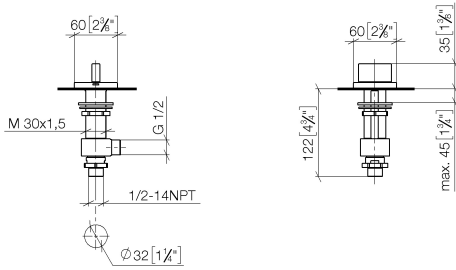

20 000 706

- hole diameter valve 32 mm
- rosette 60 x 60 mm
- with hot marking

	Brushed Champagne (22kt Gold)	20 000 706-46
	Chrome	20 000 706-00
	Brushed Platinum	20 000 706-06
	Dark Chrome	20 000 706-19
	Champagne (22kt Gold)	20 000 706-47
	Brushed Dark Platinum	20 000 706-99

20 000 706

mm [inches]

Flow rate chart

Certificates

WRAS_2103001.

20 000 706

Parts for other finishes can be found here: [Chrome](#)

Spare parts list

No.	Item Number	Name	Quantity used	Delivery time
1	90 20 70 051 05-46	handle (hot)	1	30
2	04 17 11 058 32 90	side panel	1	2
3	90 90 03 132 00 90	top	1	2
4	04 23 10 032 78 90	fixing set	1	2
5	04 17 11 023 10 90	distributor	1	2
6	90 23 30 040 00-46	threaded connector	1	-
Spare part can no longer be ordered, please order the replacement item				
7	09 30 11 059 90	disc	1	2
8	09 23 10 012 90	nut	1	2